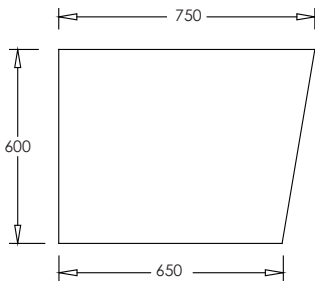

SPECIFICATION SHEET

Newark 1500 Left & Right Corner Bath

LEFT CORNER

RIGHT CORNER

- Product: Newark 1500 Left & Right Corner Bath
- Size: L1500 X W750 X D600
- Capacity: 264 Litres
- Requires: 40mm Waste (not included)
- Code: 7848L (Left Corner) or 7848R (Right Corner)