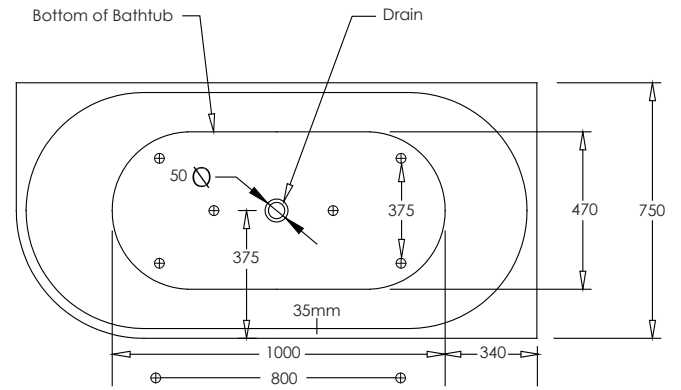

SPECIFICATION SHEET

Newark 1500 Left & Right Corner Bath

LEFT CORNER

RIGHT CORNER

- Product: Newark 1500 Left & Right Corner Bath
- Size: L1500 X W750 X D600
- Capacity: 264 Litres
- Requires: 40mm Waste (not included)
- Code: 7848L (Left Corner) or 7848R (Right Corner)