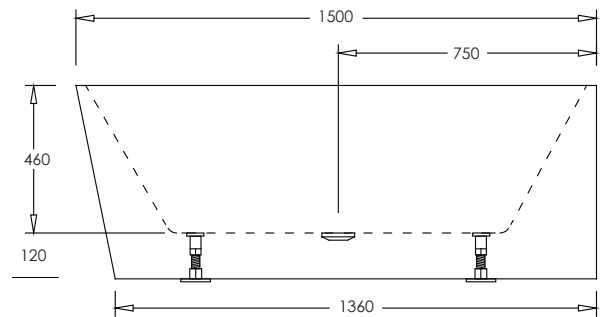

SPECIFICATION SHEET

Newark 1500 Left & Right Corner Bath

LEFT CORNER

RIGHT CORNER

- Product: Newark 1500 Left & Right Corner Bath
- Size: L1500 X W750 X D600
- Capacity: 264 Litres
- Requires: 40mm Waste (not included)
- Code: 7848L (Left Corner) or 7848R (Right Corner)