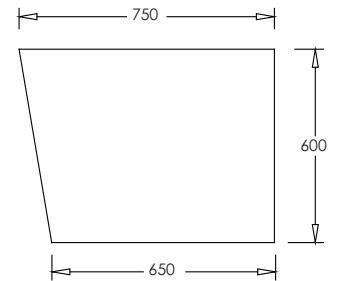

SPECIFICATION SHEET

Newark 1500 Left & Right Corner Bath

LEFT CORNER

RIGHT CORNER

- Product: Newark 1500 Left & Right Corner Bath
- Size: L1500 X W750 X D600
- Capacity: 264 Litres
- Requires: 40mm Waste (not included)
- Code: 7848L (Left Corner) or 7848R (Right Corner)