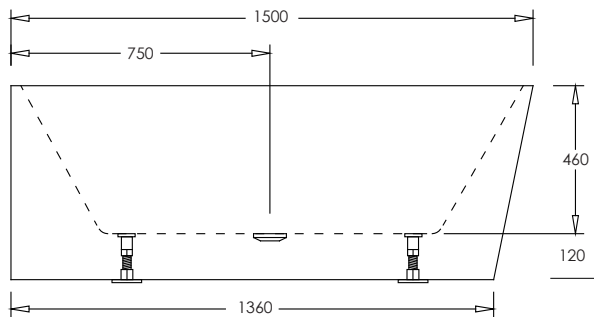

SPECIFICATION SHEET

Newark 1500 Left & Right Corner Bath

LEFT CORNER

RIGHT CORNER

- Product: Newark 1500 Left & Right Corner Bath
- Size: L1500 X W750 X D600
- Capacity: 264 Litres
- Requires: 40mm Waste (not included)
- Code: 7848L (Left Corner) or 7848R (Right Corner)