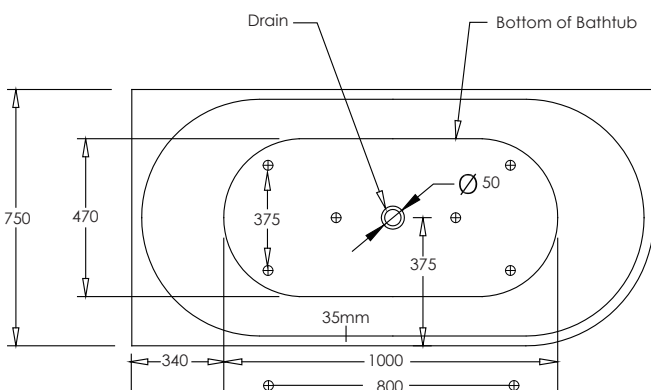

SPECIFICATION SHEET

Newark 1500 Left & Right Corner Bath

LEFT CORNER

RIGHT CORNER

- Product: Newark 1500 Left & Right Corner Bath
- Size: L1500 X W750 X D600
- Capacity: 264 Litres
- Requires: 40mm Waste (not included)
- Code: 7848L (Left Corner) or 7848R (Right Corner)