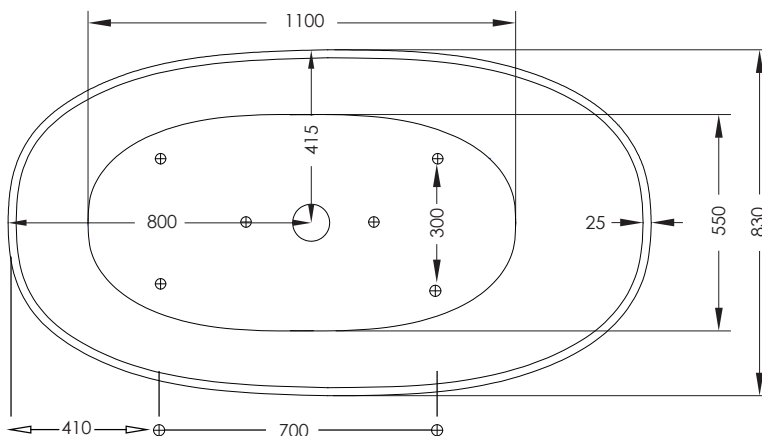

SPECIFICATION SHEET

Lexington 1700 Freestanding Bath

Product: Lexington 1700 Freestanding Bath
Size: L1700 X W830 X D570
Capacity: 349 Litres
Requires: 40mm Waste (not included)
Code: 7840