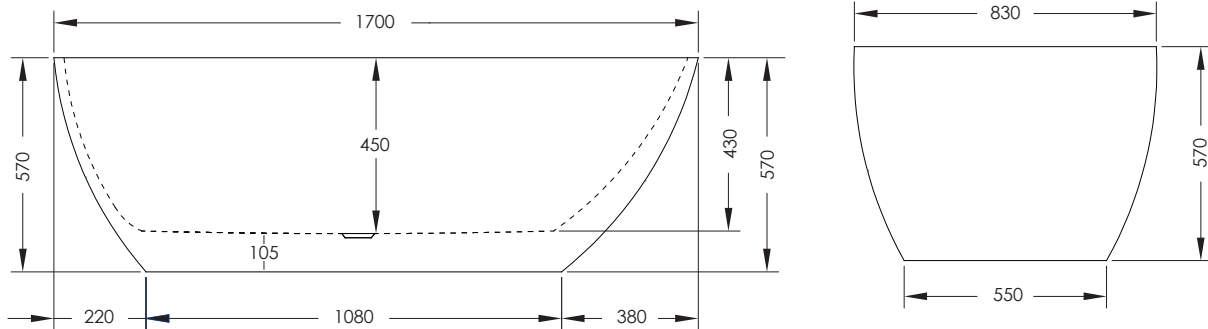

SPECIFICATION SHEET

Lexington 1700 Freestanding Bath

Product: Lexington 1700 Freestanding Bath
Size: L1700 X W830 X D570
Capacity: 349 Litres
Requires: 40mm Waste (not included)
Code: 7840