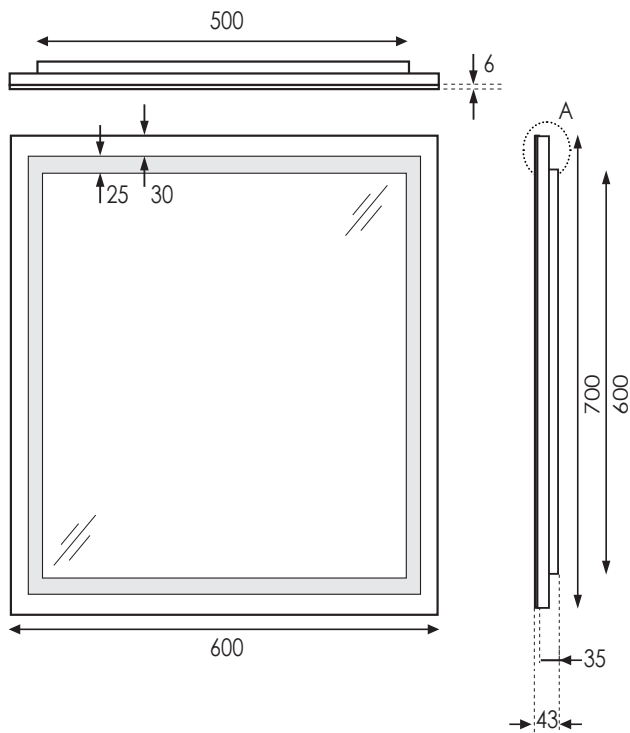

### Features

- LED Lighting with Touchless Sensor Switch
- Demister size is 310x450
- Dimensions: H700 x W600 x D43
- LED Watts: 17.5W
- LED Modules: 291 LED Modules
- Equivalent to: 80W/Incandescent  
Lumens: 1350
- 5mm Mirror Glass

### Technical Details

Note: This product must be installed with a minimum distance of 150mm between the infrared sensor and an adjacent countertop or obstruction to ensure correct function of the sensor. The IR sensor will not function correctly without this clearance.