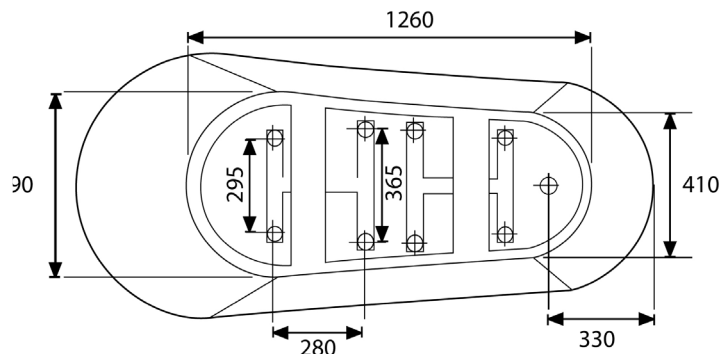

### Features

- Capacity: 270 litres
- Weight: 45 kgs
- Made from easy to clean sanitary grade acrylic
- Fibreglass laminate reinforced for optimum strength
- Adjustable feet for levelling
- Requires a 40mm waste (not included)
- Top fix bath waste & low profile bath trap is recommended
- Dimensions: L1800 X W820 X D800

### Technical Details

Note: All measurements shown are in millimetres. Sizes are nominal.

SIDE VIEW

TOP VIEW

BOTTOM VIEW