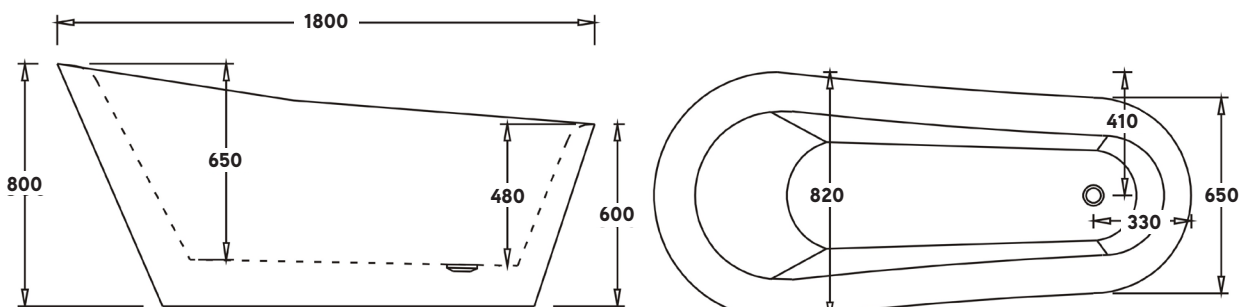

### Features

- Capacity: 270 litres
- Weight: 45 kgs
- Made from easy to clean sanitary grade acrylic
- Fibreglass laminate reinforced for optimum strength
- Adjustable feet for levelling
- Requires a 40mm waste (not included)
- Top fix bath waste & low profile bath trap is recommended
- Dimensions: L1800 X W820 X D800

### Technical Details

Note: All measurements shown are in millimetres. Sizes are nominal.

SIDE VIEW

TOP VIEW

BOTTOM VIEW