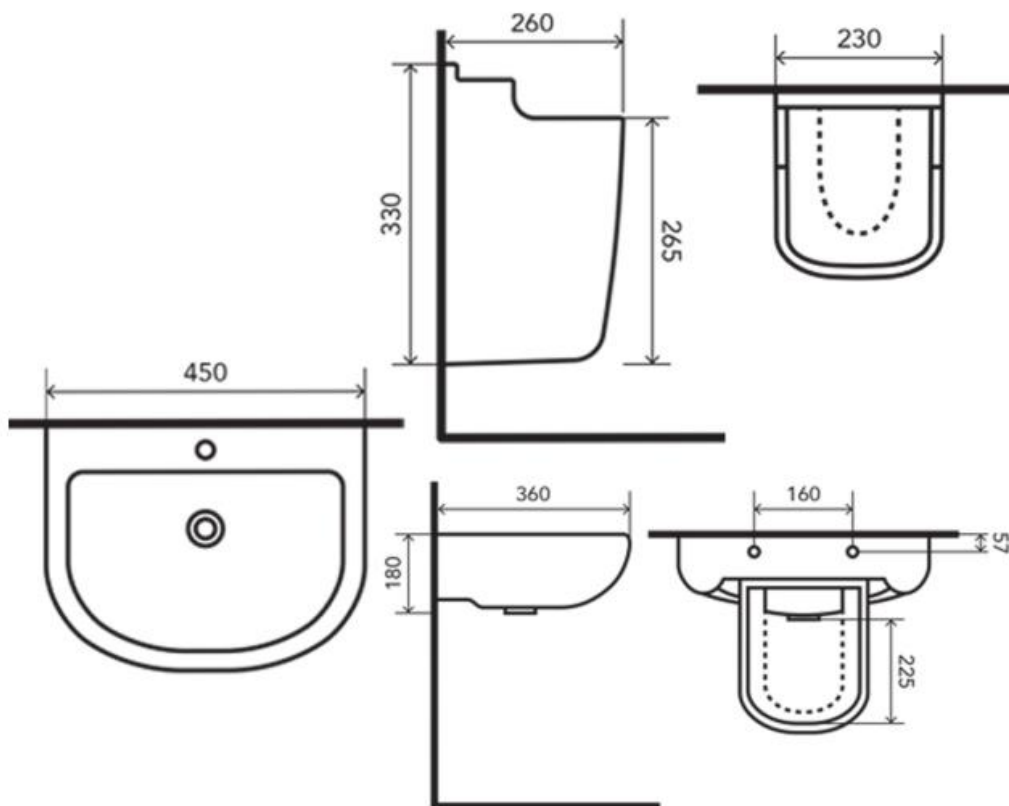

# Sentinel Una 1 Basin

Product Code: 362146

## Features

- Kiln fired glazed vitreous china
- Tap and waste not included
- Installed with either a standard tap (series 101 or series 209 Sink Mixer) or a Heirloom series 101 care tap.

## Technical Details

Note: all specifications and dimensions are correct at time of publication however are subject to change without notice. Please refer to physical product prior to installation.