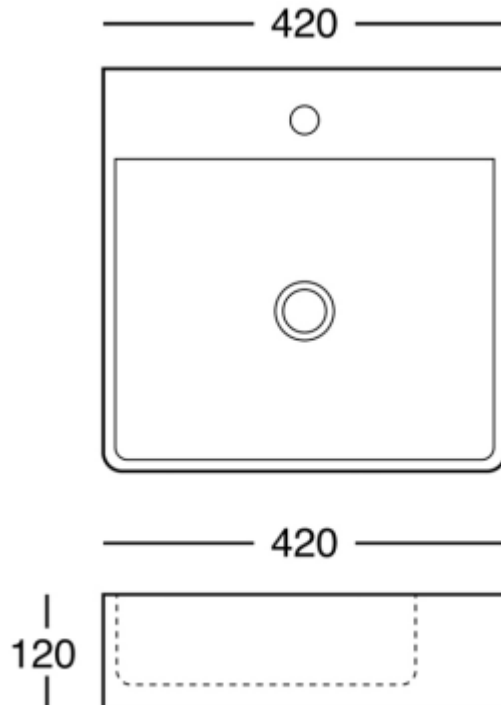

Tableau Counter top/Wall Basin

Product Code: 362130

Features

- Overflow
- Holes in rear for wall mounting
- Rear fully glazed
- Kiln fired glazed vitreous china
- Epoxy glues must not be used. Use an acetic cured silicone sealant to secure the basin to the counter top
- Waste included, tap not included

Technical Details

Length 420mm, Width 420mm, Height 120mm

Note: all specifications and dimensions are correct at time of publication however are subject to change without notice. Please refer to physical product prior to installation.