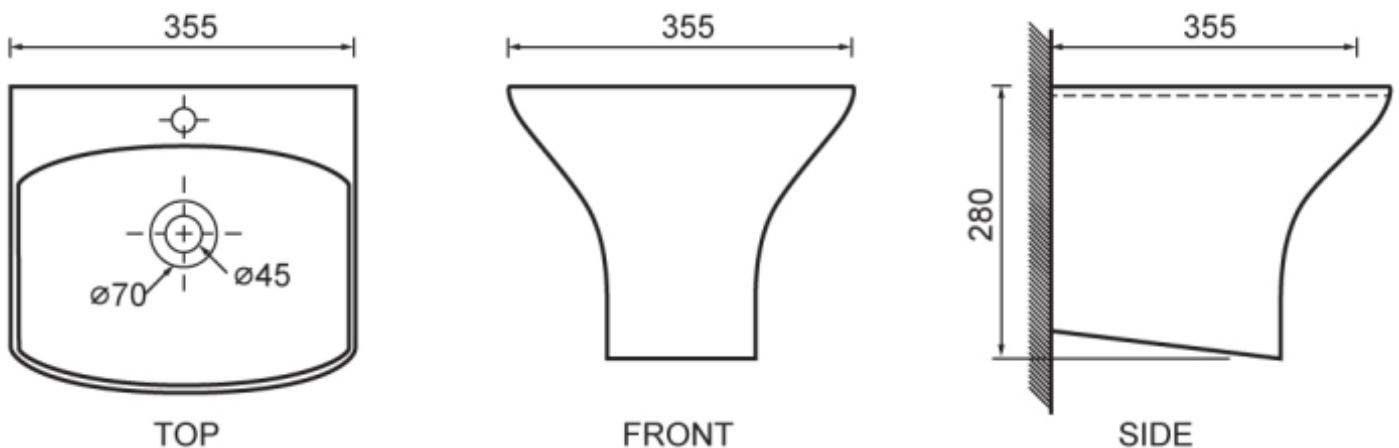

Annex Mini Wall Basin

Product Code: 361200

Features

Partner with Heirloom 209 or 308 series tapware - basin mixer and the Annex Wall Faced Toilet

- One tap hole (centre) basin
- Pop up waste included
- Wall mount bolts included
- Kiln fired glazed vitreous china

Tap not included

Technical Details

Width 355mm, Depth 355mm, Height 280mm

Note: all specifications and dimensions are correct at time of publication however are subject to change without notice. Please refer to physical product prior to installation.