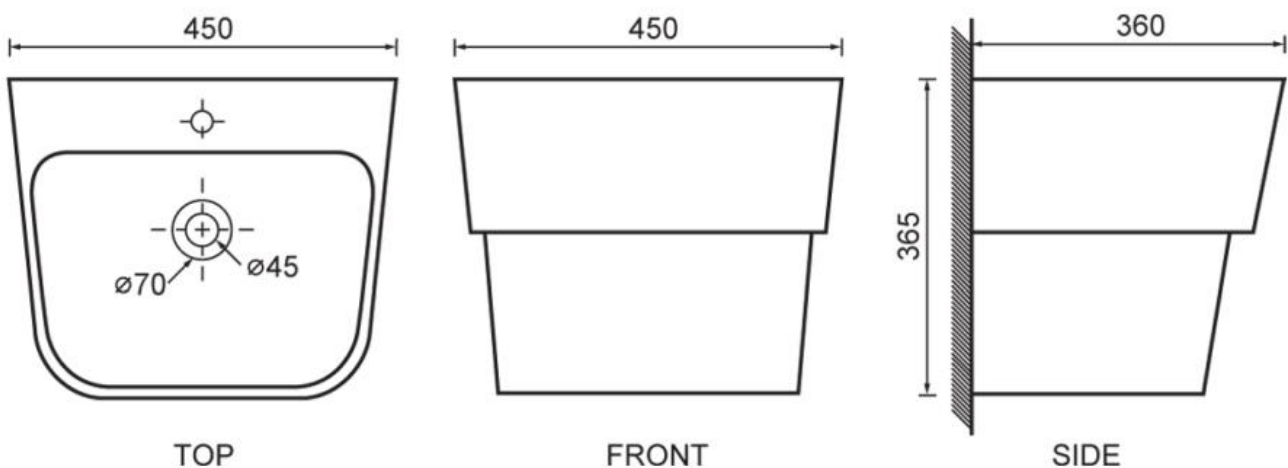

Voloso Mini Wall Basin

Product Code: 361112

Features

- Mains pressure only
- One tap hole (centre) basin with overflow
- pop up waste included
- Mounting bolts included
- Kiln fired glazed vitreous china

Tap not included

Technical Details

Width 450mm, Depth 360mm, Height 365mm

Note: all specifications and dimensions are correct at time of publication however are subject to change without notice. Please refer to physical product prior to installation.