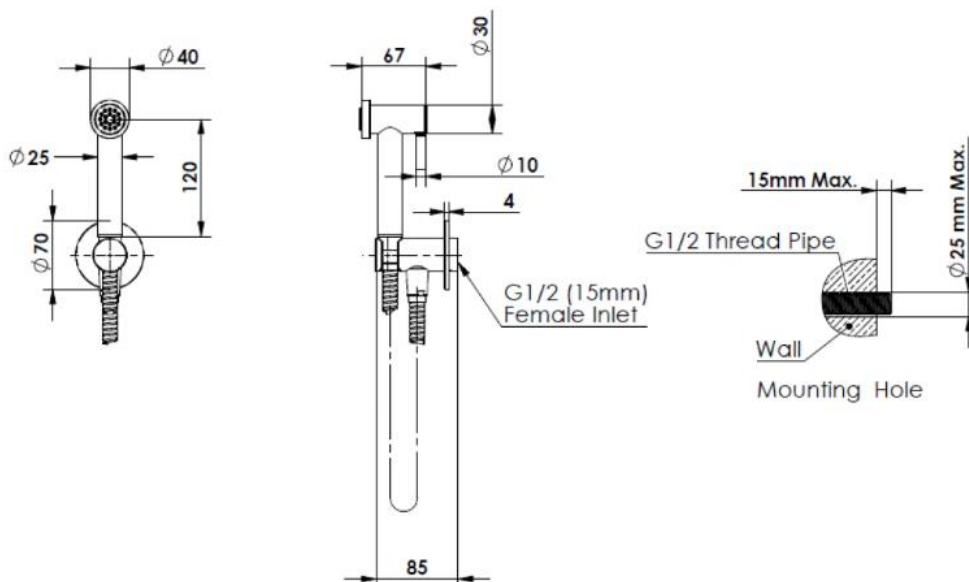

Code Bidet Spray

Product Code: 2310900

Features

- 10 year Warranty
- Mains Pressure Only
- All Coloured PVD Finish
- 70mm Faceplate Diameter
- Requires Shower Mixer to Operate
- Must be installed in accordance with AS/NZS 3500.1, which requires installation of a high hazard backflow prevention device (not supplied). Please consult with your registered Plumber
- NZ Designed and Engineered
- Hose Length: 1.2m

Technical Details

Note: all specifications and dimensions are correct at time of publication however are subject to change without notice. Please refer to physical product prior to installation.