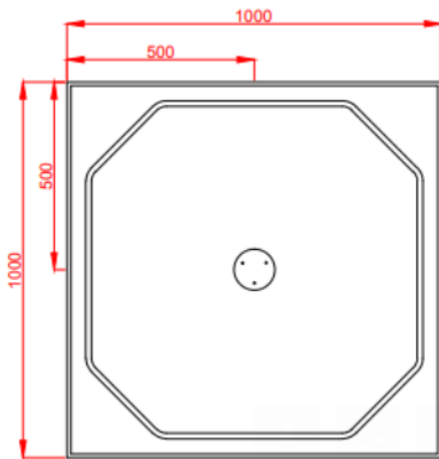

Sierra Square 2 Sided Pivot Door Acrylic Wall Shower Centre Waste – 1000 x 1000

Product Code: 1SI2W11SFL1X , 1SI2S11SFL1X , 1SI2K11SFL1X

Features

- 70mm SureSeal™ Tray includes 20mm upstand for a leak free shower
- 6mm Safety Glass
- Chrome Easy Clean Waste, Semi
- Frameless Return Panels
- Flat or Moulded One-Piece Senosan Wall Lining
- Available with White, Black or Satin Joinery
- Door can be installed with Left or Right Hand opening
- Full Length Aluminum Handle
- Magnetic Door Closure
- Chrome Pivot Covers
- Made in New Zealand
- 5 Year Warranty with 12 Month Warranty on Drip Strips and Vertical Seal

Technical Details

Note: all specifications and dimensions are correct at time of publication however are subject to change without notice. Please refer to physical product prior to installation.