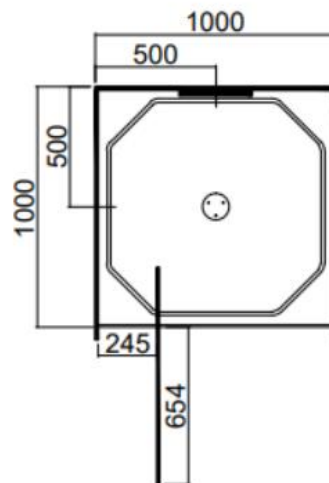

Sierra Square 2 Sided Pivot Door Acrylic Wall Shower Centre Waste – 1000 x 1000

Product Code: 1SI2W11SFL1X , 1SI2S11SFL1X , 1SI2K11SFL1X

Features

- 70mm SureSeal™ Tray includes 20mm upstand for a leak free shower
- 6mm Safety Glass
- Chrome Easy Clean Waste, Semi
- Frameless Return Panels
- Flat or Moulded One-Piece Senosan Wall Lining
- Available with White, Black or Satin Joinery
- Door can be installed with Left or Right Hand opening
- Full Length Aluminum Handle
- Magnetic Door Closure
- Chrome Pivot Covers
- Made in New Zealand
- 5 Year Warranty with 12 Month Warranty on Drip Strips and Vertical Seal

Technical Details

Note: all specifications and dimensions are correct at time of publication however are subject to change without notice. Please refer to physical product prior to installation.