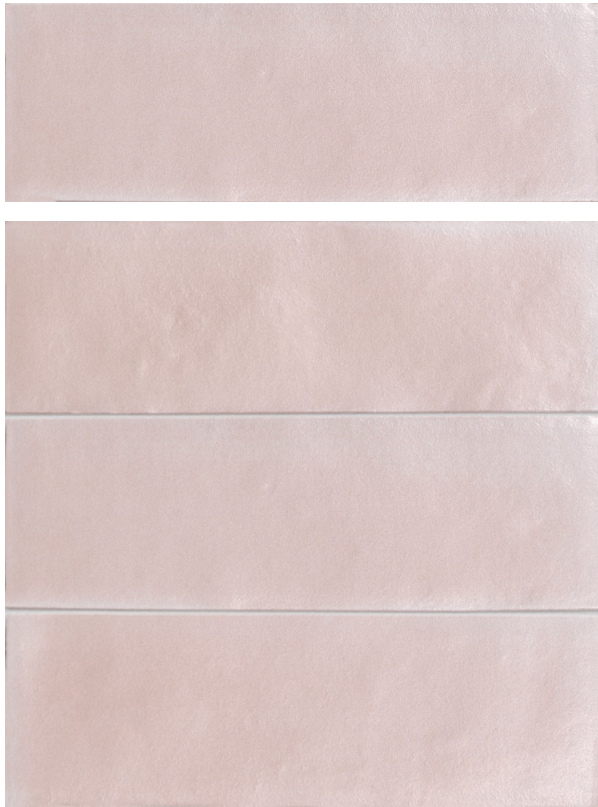

WABISABI ROSA 50 X 150

Description

Wabi-sabi is a Japanese term for finding the beauty in imperfect or incomplete things. An apt term that describes the growing appreciation for the handmade tile aesthetic.

The WABISABI tile collection has been inspired by traditional Zellige and captures the variations of size, thickness and shading intrinsic to handmade tiles. Available in 8 colours, WABISABI 50x150mm has all the appearance of handmade tiles with all the benefits of a matt factory produced porcelain that can be used on floors and walls and even inside pools.

\$199.90 per m²
(incl GST)

Stock
Low (10 m² - 40 m²)

Specifications

| | |
|-------------------------|--------------------------|
| Finish: | MATT |
| Material: | PORECELAIN |
| Origin: | ITALY |
| Size: | 50 x 150 |
| PEI: | 3 |
| Variation: | 2 |
| Weight: | 20 kg per m ² |
| Rectified: | No |
| Sealing Required: | No |
| Colour: | Pink |
| m ² Per Box: | 0.58 |
| Tiles Per Pack: | 78 |