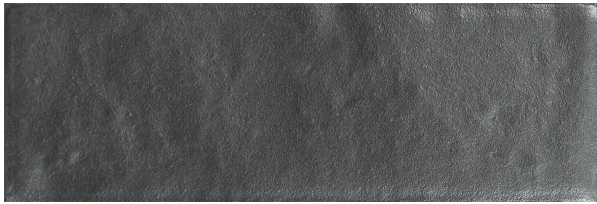

# WABISABI NERO 50 X 150

## Description

Wabi-sabi is a Japanese term for finding the beauty in imperfect or incomplete things. An apt term that describes the growing appreciation for the handmade tile aesthetic.

The WABISABI tile collection has been inspired by traditional Zellige and captures the variations of size, thickness and shading intrinsic to handmade tiles. Available in 8 colours, WABISABI 50x150mm has all the appearance of handmade tiles with all the benefits of a matt factory produced porcelain that can be used on floors and walls and even inside pools.

## Specifications

Finish:	MATT
Material:	PORECELAIN
Origin:	ITALY
Size:	50 x 150
Thickness:	8
PEI:	3
Variation:	2
Weight:	20 kg per m <sup>2</sup>
Rectified:	No
Sealing Required:	No
Colour:	Charcoal
m <sup>2</sup> Per Box:	0.58
Tiles Per Pack:	78