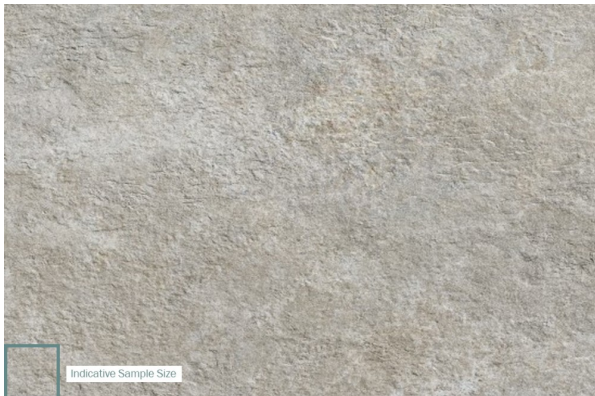

VIA MAESTRA CAMMINI STRUTT 400 X 600

Description

Via Maestra is a stunningly realistic marble replica, with gorgeous depth of colour and amazingly smooth tactile surface. This incredible glazed porcelain tile also has a very special surface, having been produced with Microban technology. Microban ensures that up to 99% of bacteria are eliminated from the tile surface, consistent over time (effective day or night) and will not alter as a result of wear and tear, climatic conditions or repeated cleaning. Outdoor version available in size 400 X 600 and 4 colours - Percorsi, Tragitti, Cammini and Paesaggi. Also available in matching indoor version with size 600x600.

~~\$149.90~~
\$74.95 per m²
(incl GST)

Stock
Very High (200+ m²)

Specifications

Finish:	Natural
Material:	PORCELAIN
Origin:	ITALY
Size:	400 x 600
PEI:	4
Antislip Rating:	R11
Variation:	3
Weight:	22 kg per m ²
Rectified:	Yes
Sealing Required:	No
Colour:	Grey
m ² Per Box:	1.2
Tiles Per Pack:	5