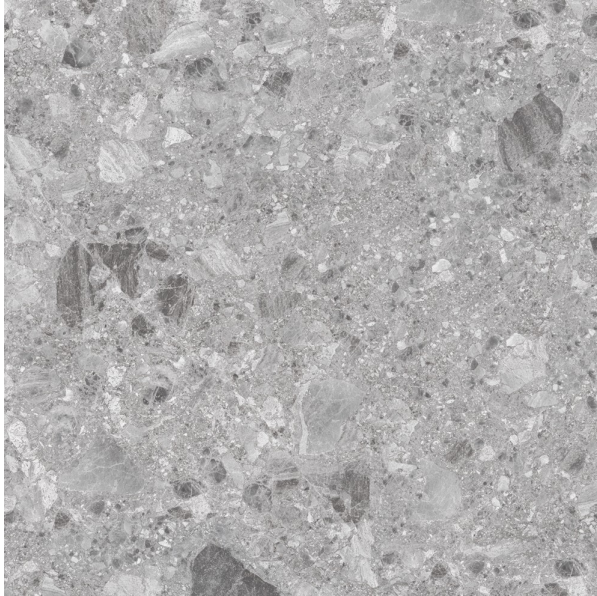

TERRAZZO MID GREY MATT 600 X 600

Description

Glazed porcelain tile that expertly mimics the look and feel of real terrazzo to achieve a fun and stylish finish. Ideal for both wall and interior floor tiling. Available in three stocked colours.

~~\$69.90~~
\$54.52 per m2
(incl GST)

Stock
Very High (200+ m2)

Specifications

Finish:	MATT
Material:	PORCELAIN
Origin:	CHINA
Size:	600 x 600
Thickness:	10
PEI:	3
Antislip Rating:	R10 / Y
Variation:	3
Weight:	20 kg per m ²
Rectified:	Yes
Sealing Required:	No
Colour:	Grey
m ² Per Box:	1.44
Tiles Per Pack:	4