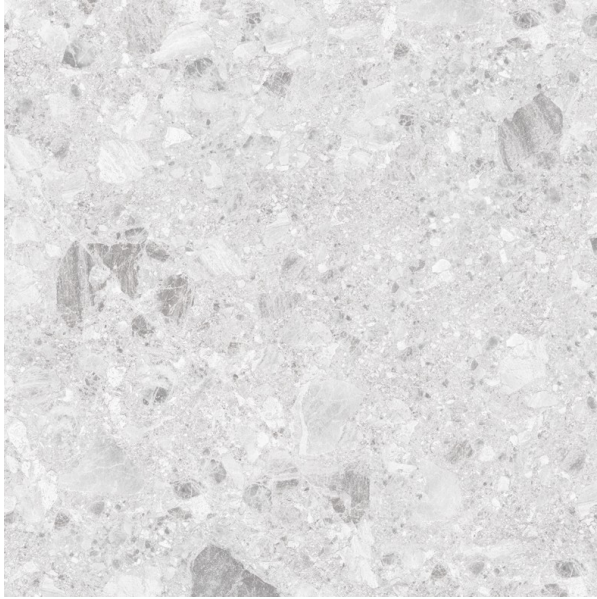

TERRAZZO LIGHT GREY MATT 600 X 600

Description

Glazed porcelain tile that expertly mimics the look and feel of real terrazzo to achieve a fun and stylish finish. Ideal for both wall and interior floor tiling. Available in three stocked colours.

\$69.90 per m²
(incl GST)

Stock
Very High (200+ m²)

Specifications

Finish:	MATT
Material:	PORCELAIN
Origin:	CHINA
Size:	600 x 600
Thickness:	10
PEI:	3
Antislip Rating:	R10 / Y
Variation:	3
Weight:	20 kg per m ²
Rectified:	Yes
Sealing Required:	No
Colour:	Grey
m ² Per Box:	1.44
Tiles Per Pack:	4