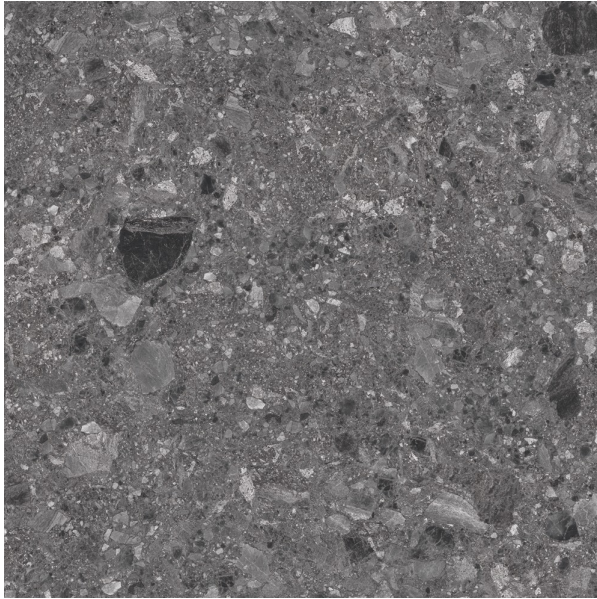

TERRAZZO DARK GREY MATT 600 X 600

Description

Glazed porcelain tile that expertly mimics the look and feel of real terrazzo to achieve a fun and stylish finish. Ideal for both wall and interior floor tiling. Available in three stocked colours.

\$69.90 per m²
(incl GST)

Stock
Very High (200+ m²)

Specifications

Finish:	MATT
Material:	PORCELAIN
Origin:	CHINA
Size:	600 x 600
Thickness:	10
PEI:	3
Antislip Rating:	R10 / Y
Variation:	3
Weight:	20 kg per m ²
Rectified:	Yes
Sealing Required:	No
Colour:	Grey
m ² Per Box:	1.44
Tiles Per Pack:	4