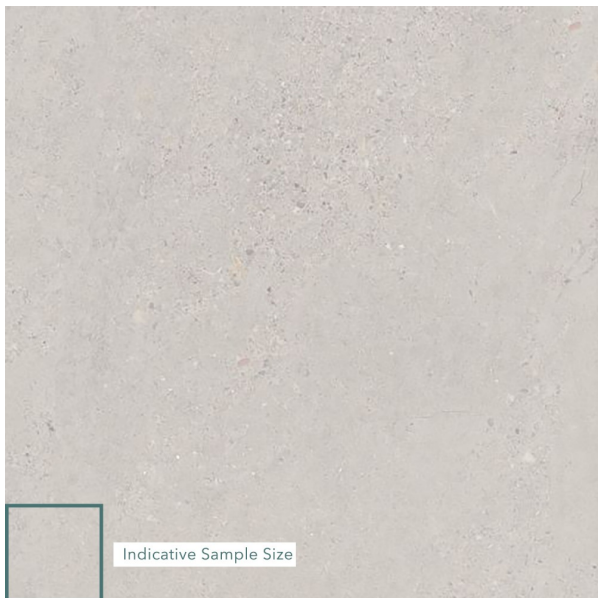

## Description

TERRAMIX is a contemporary cement-effect porcelain with a gentle scattering of mixed sized aggregate. The collection has a lovely matt honed appearance and is available in five modern colourways. Rectified with an R10 finish, Terramix is a family friendly tile for residential interiors on both floors and walls.

## Specifications

Finish:	MATT
Material:	PORCELAIN
Origin:	CHINA
Size:	600 x 600
Thickness:	10
PEI:	3
Antislip Rating:	V / R10
Variation:	2
Weight:	20.25 kg per m <sup>2</sup>
Rectified:	Yes
Sealing Required:	No
Colour:	White
m <sup>2</sup> Per Box:	1.44
Tiles Per Pack:	4