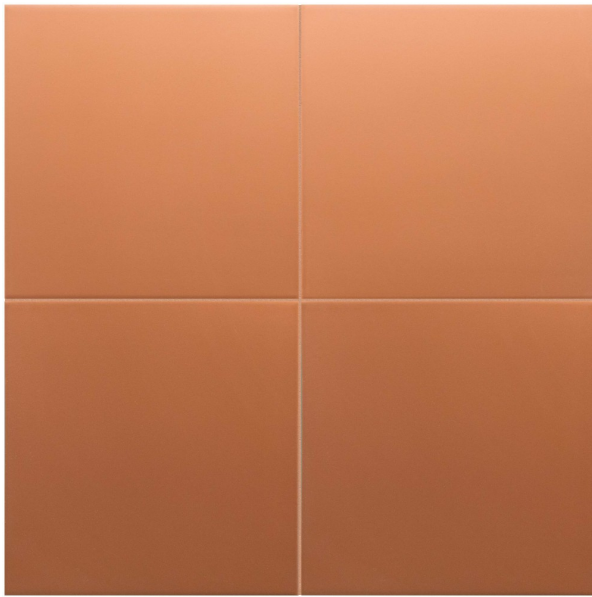

RIVOLI TERRE 200 X 200

Description

The RIVOLI collection consists of five patterned tile designs and two plain coloured body tiles that coordinate with the decorative collection in Beige and Terre.

These eye-catching 200x200mm tiles are suitable for interior floors and walls in both residential and light commercial spaces. They have an R10 anti-slip rating which affords great slip resistance and makes them suitable for laundry, bathroom and kitchen floors.

~~\$109.90~~

\$87.92 per m²

(incl GST)

Out of Stock

Specifications

Finish:	MATT
Material:	PORCELAIN
Origin:	SPAIN
Size:	200 x 200
Thickness:	7
PEI:	4
Antislip Rating:	R10
Weight:	20 kg per m ²
Rectified:	No
Sealing Required:	No
Colour:	Terracotta
m ² Per Box:	1
Tiles Per Pack:	25