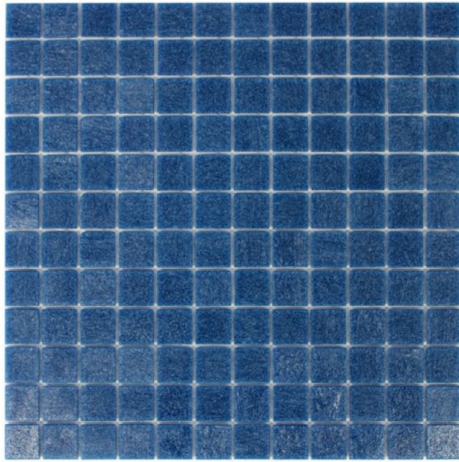

# PALLADIO OPAL #149 297 X 297

## Description

Colour body Glass Pool Tile Mosaic with hot melt assembly.

Tile Size 23mm x 23mm

Sheet Size 297mm x 297mm

**\$19.90** each  
(incl GST)

## Specifications

Colour:

Blue