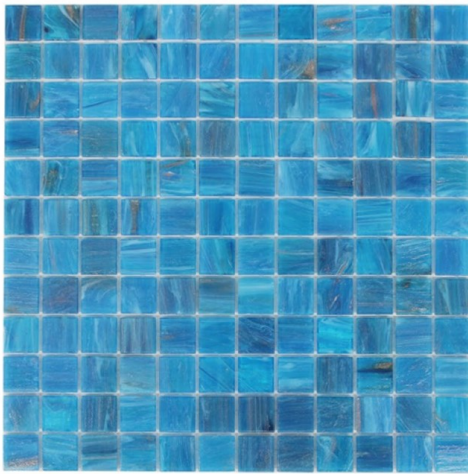

# PALLADIO AVENTURINE #516 297 X 297

## Description

Colour body Glass Pool Tile Mosaic with hot melt assembly.

Tile Size 23mm x 23mm

Sheet Size 297mm x 297mm

**\$32.90** each  
(incl GST)

## Specifications

Colour:

Blue