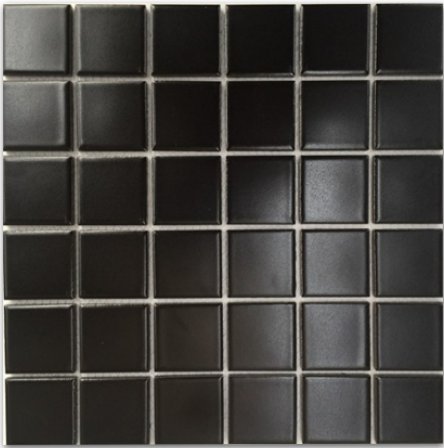

MOSAIX SQUARES BLACK MATT (48MM) 306 X 306

Description

Tile size 48 x 48mm
Sheet size: 306 x 306mm
Glazed porcelain

\$10.90 each
(incl GST)

Specifications

Finish:	MATT
Material:	PORCELAIN
Origin:	CHINA
Size:	306 x 306
Weight:	1 kg each
Colour:	Black