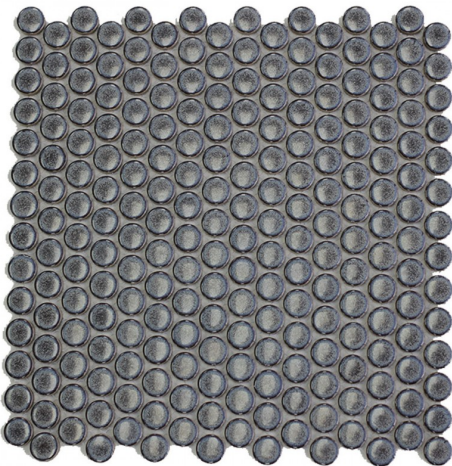

MOSAIX PENNY ROUND BROWN GREY 290 X 294

Description

This is a mould fired product, the change in tones and thickness among pieces is a detail which must be understood and accepted. During installation ensure you mix pieces from different boxes to avoid different colour zones. Do not use acid products or brushes with steel bristles.

\$15.90 each

(incl GST)

Specifications

Material:	Ceramic
Size:	290 x 294
Weight:	1 kg each
Colour:	Brown

Indicative Sample Size