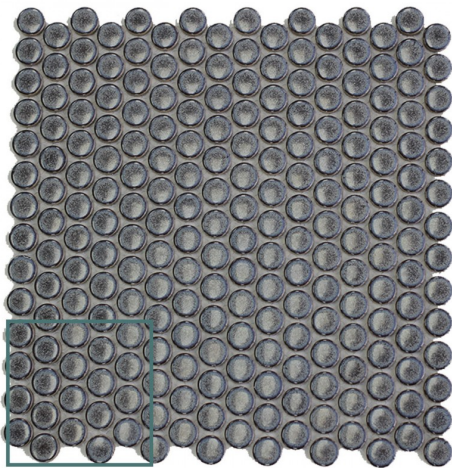

MOSAIX PENNY ROUND BROWN GREY 290 X 294

Description

This is a mould fired product, the change in tones and thickness among pieces is a detail which must be understood and accepted. During installation ensure you mix pieces from different boxes to avoid different colour zones. Do not use acid products or brushes with steel bristles.

\$15.90 each

(incl GST)

Specifications

Material:	Ceramic
Size:	290 x 294
Weight:	1 kg each
Colour:	Brown

Indicative Sample Size