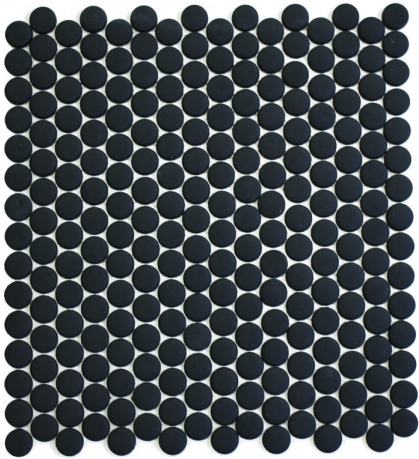

MOSAIX PENNY ROUND BLACK GLASS 293 X 310

Description

Tile Size 20mm

Sheet Size 293 x 310

Recycled Glass

Glass is a softer material than ceramic or porcelain - the surface can be scratched. We recommend wall use only.

This is a mould fired product, the change in tones and thickness among pieces is a detail which must be understood and accepted. During installation ensure you mix pieces from different boxes to avoid different colour zones. Do not use acid products or brushes with steel bristles.

\$15.90_{each}
(incl GST)

Specifications

Size: 315 x 294

Weight: 1 kg each

Colour: Black

Indicative Sample Size