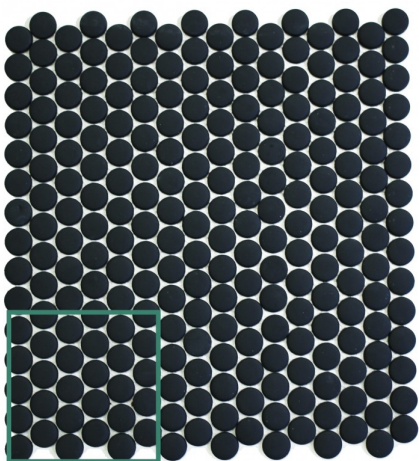

MOSAIX PENNY ROUND BLACK GLASS 293 X 310

Description

Tile Size 20mm

Sheet Size 293 x 310

Recycled Glass

Glass is a softer material than ceramic or porcelain - the surface can be scratched. We recommend wall use only.

This is a mould fired product, the change in tones and thickness among pieces is a detail which must be understood and accepted. During installation ensure you mix pieces from different boxes to avoid different colour zones. Do not use acid products or brushes with steel bristles.

\$15.90_{each}
(incl GST)

Specifications

Size: 315 x 294

Weight: 1 kg each

Colour: Black

Indicative Sample Size