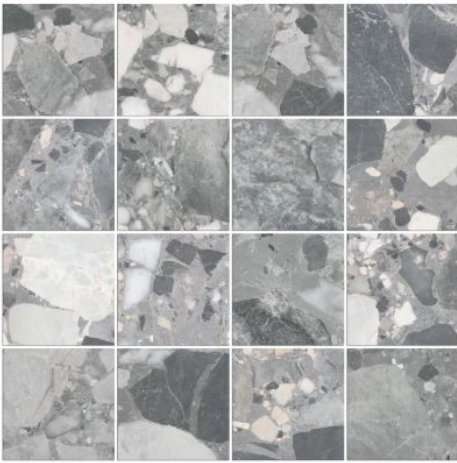

# MOSAIX OREO HONED SQUARES 305 X 305

## Description

Tile Size 75 x 75mm

Sheet Size 305 x 305mm

Natural Stone will have variation from tile to tile. The stock received will therefore differ from in-store samples. Please check several sheets on receipt of goods. Natural stone requires sealing with a penetrating sealer before installation, we recommend doing this before your tiling commences.

## Specifications

Finish:	MATT
Material:	MARBLE
Origin:	CHINA
Size:	305 x 305
Thickness:	8
Weight:	1 kg each
Colour:	Grey