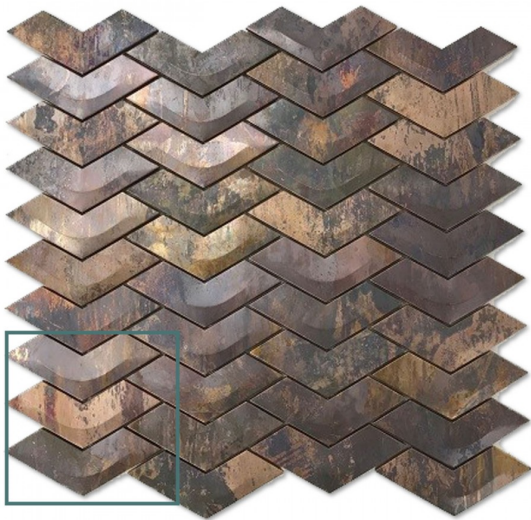

# MOSAIX COPPER VEE 288 X 300

## Specifications

Size:	315 x 294
Thickness:	7
Weight:	1 kg each
Colour:	Brown

Indicative sample size