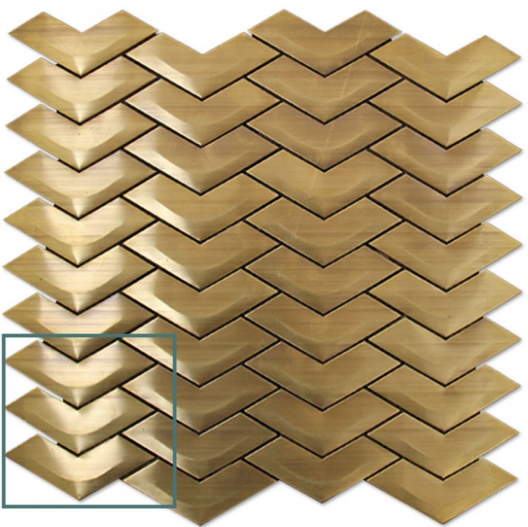

MOSAIX BRASS VEE 288 X 300

Description

Sheet Size 288 x 300mm

Brass Material

PLEASE NOTE: this product can change colour over time due to its metal characteristics, please consider before purchasing. Not suitable for wet areas. Do not use acidic or coarse cleaning products.

\$44.90 each
(incl GST)

Specifications

Size:	315 x 294
Thickness:	7
Weight:	1 kg each
Colour:	Brown

Indicative sample size