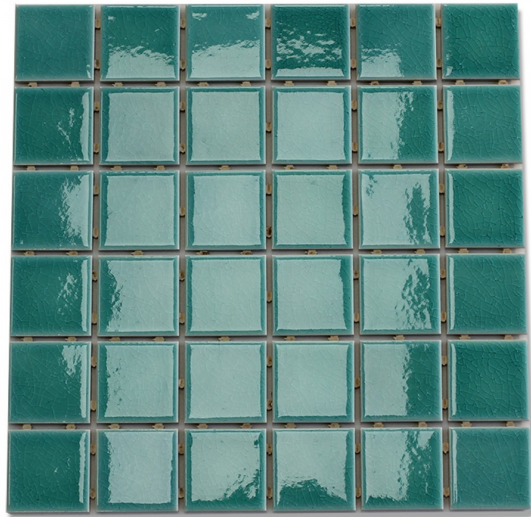

# MOSAIX AMITIA GREEN CRAQUELE 306 X 306

## Description

Ceramic mosaics suitable for interior walls only. May also be used in swimming pools. The Amita series is available in both a blue and a green colourway. Each has a gorgeous depth of colour with a craquelure (fine crackling) surface. Each sheet is 306x306mm with each tile square 48x48mm. 6mm thickness.

## Specifications

Finish:	Mosaic
Material:	Ceramic
Origin:	CHINA
Size:	306 x 306
Weight:	1 kg each
Rectified:	No
Sealing Required:	No
Colour:	Green