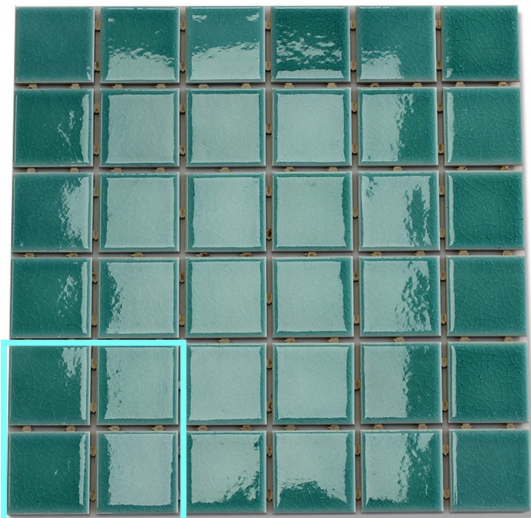

# MOSAIX AMITIA GREEN CRAQUELE 306 X 306

## Description

Ceramic mosaics suitable for interior walls only. May also be used in swimming pools. The Amita series is available in both a blue and a green colourway. Each has a gorgeous depth of colour with a craquelure (fine crackling) surface. Each sheet is 306x306mm with each tile square 48x48mm. 6mm thickness.

## Specifications

Finish:	Mosaic
Material:	Ceramic
Origin:	CHINA
Size:	306 x 306
Weight:	1 kg each
Rectified:	No
Sealing Required:	No
Colour:	Green