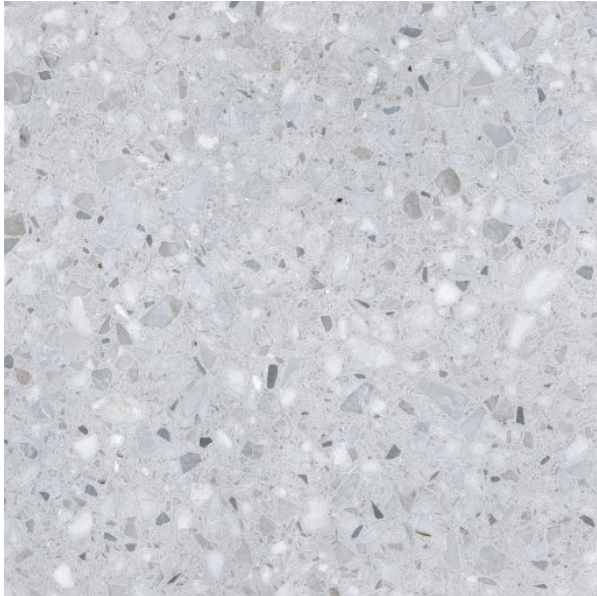

# MARMETTE TAUPE MATT 600 X 600

## Description

Marmette is a glazed porcelain range that expertly mimics the look and feel of real terrazzo to achieve a fun and stylish finish. Ideal for both wall and interior floor tiling. Available in four stocked colours - bianco, perla, grigio and taupe.

## Specifications

Finish:	MATT
Material:	PORCELAIN
Origin:	CHINA
Size:	600 x 600
PEI:	4
Antislip Rating:	w
Variation:	3
Weight:	20 kg per m <sup>2</sup>
Rectified:	Yes
Sealing Required:	No
Colour:	Taupe
m <sup>2</sup> Per Box:	1.44
Tiles Per Pack:	4