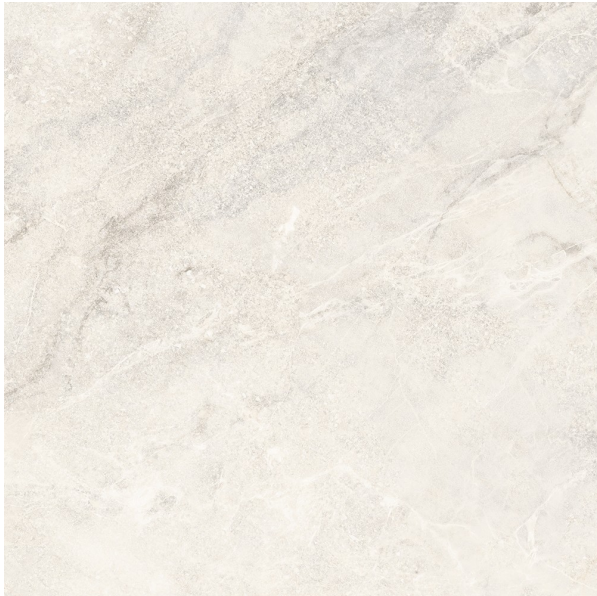

LISBON BEIGE POLISHED 600 X 600

Description

Lisbon range is a stunning glazed porcelain tile in format 600x600 and 600x1200mm, available in 2 colour, beige and grey, and 2 finishes- honed and polished. Lisbon range can recreate that luxury hotel look, and let you enjoy endless staycations right at home. The classy aesthetic is about natural and elegant elements, ideal for homeowners and designers wanting to create modern luxe spaces.

\$79.90 per m²
(incl GST)

Stock
Very High (200+ m²)

Specifications

Finish:	MATT
Material:	PORCELAIN
Origin:	CHINA
Size:	600 x 600
Thickness:	10
PEI:	4
Antislip Rating:	Z
Variation:	3
Weight:	21.88 kg per m ²
Rectified:	Yes
Sealing Required:	No
Colour:	White
m ² Per Box:	1.44
Tiles Per Pack:	4