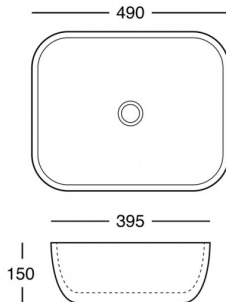

LINEAL 490 COUNTERTOP BASIN

Description

\$386.50 each
(incl GST)

HEIRLOM
BATHROOMS WITH STYLE

LINEAL 490
COUNTERTOP BASIN
490 x 395 x 150
362111

MEASUREMENTS SUBJECT TO MANUFACTURING TOLERANCE