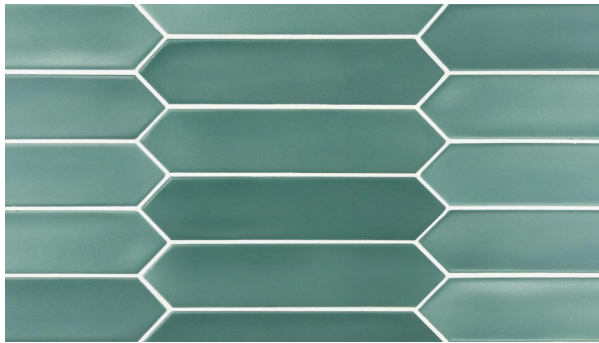

LANSE VIRIDIAN PICKET 50X250

Description

Lanse is a stunning white-body wall tile range from Spain, stocked in 6 contemporary colours. Each colour comes with a range of darker and lighter shades all randomly supplied. It's unique double arrow-head or picket shape, create a really striking geometric effect on the wall. An eye-catching contemporary range. Suitable for interior walls only.

\$114.90 per m²
(incl GST)

Stock
Medium (40 m² - 100 m²)

Specifications

Finish:	MATT
Material:	CERAMIC
Origin:	SPAIN
Size:	50 x 250
Variation:	3
Weight:	18.5 kg per m ²
Rectified:	No
Sealing Required:	No
Colour:	Green
m ² Per Box:	0.5
Tiles Per Pack:	44