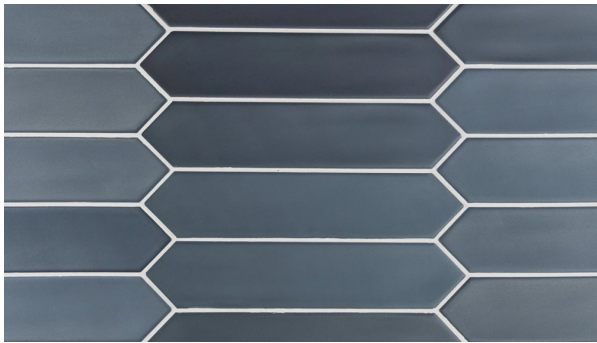

# LANSE NAVY PICKET 50X250

## Description

Lanse is a stunning white-body wall tile range from Spain, stocked in 6 contemporary colours. Each colour comes with a range of darker and lighter shades all randomly supplied. It's unique double arrow-head or picket shape, create a really striking geometric effect on the wall. An eye-catching contemporary range. Suitable for interior walls only.

## Specifications

Finish:	MATT
Material:	CERAMIC
Origin:	SPAIN
Size:	50 x 250
Thickness:	8
Variation:	3
Weight:	18.5 kg per m <sup>2</sup>
Rectified:	No
Sealing Required:	No
Colour:	Blue
m <sup>2</sup> Per Box:	0.5
Tiles Per Pack:	44