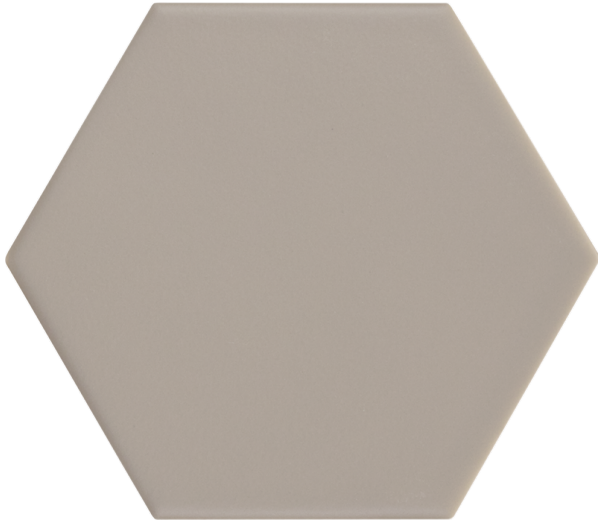

KROMATIKA BEIGE 116 X 101

Description

Kromatika is a stunning floor and wall tile range from Spain, available in 9 vibrant bright colours with the most popular hexagonal shape. Each colour comes with a natural and consistent shade variation. It is a fantastic range for kitchen splashbacks, feature walls in bathrooms or commercial use like cafes and restaurants. As it is a porcelain range with R10 antislip standard, also great for all interior floor areas.

\$154.90 per m²
(incl GST)

Stock
Medium (40 m² - 100 m²)

Specifications

Finish:	MATT
Material:	PORCELAIN
Origin:	SPAIN
Size:	116 x 101
Antislip Rating:	R10
Variation:	2
Weight:	18.5 kg per m ²
Rectified:	No
Sealing Required:	No
Colour:	Beige
m ² Per Box:	0.44
Tiles Per Pack:	50