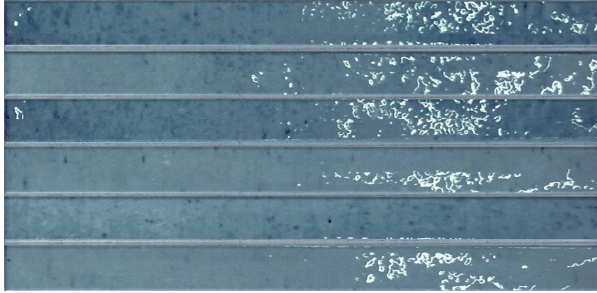

HOME SKY KIT-KAT 125X250

Description

Home Kit-Kat is a series of wall décor tiles with 3D effects from Italy. Available in a list of colours, Milk, Honey, Sky, Ash and Navy. With a polished finish, this range is great for all interior and exterior wall uses.

\$144.90 per m²
(incl GST)

Out of Stock

Specifications

Finish:	Gloss
Material:	Porcelain
Origin:	Italy
Size:	125 x 250
Variation:	1
Weight:	20 kg per m ²
Rectified:	No
Sealing Required:	No
Colour:	Blue
m ² Per Box:	0.8125
Tiles Per Pack:	26