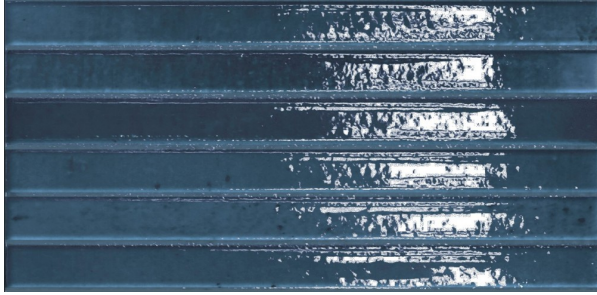

HOME NAVY KIT-KAT 125 X 250

Description

Home Kit-Kat is a series of wall décor tiles with 3D effects from Italy. Available in a list of colours, Milk, Honey, Sky, Ash and Navy. With a polished finish, this range is great for all interior and exterior wall uses.

\$144.90 per m²
(incl GST)

Stock
Medium (40 m² - 100 m²)

Specifications

Finish:	Gloss
Material:	Porcelain
Origin:	Italy
Size:	125 x 250
Thickness:	7
Variation:	1
Weight:	20 kg per m ²
Rectified:	No
Sealing Required:	No
Colour:	Blue
m ² Per Box:	0.8125
Tiles Per Pack:	26