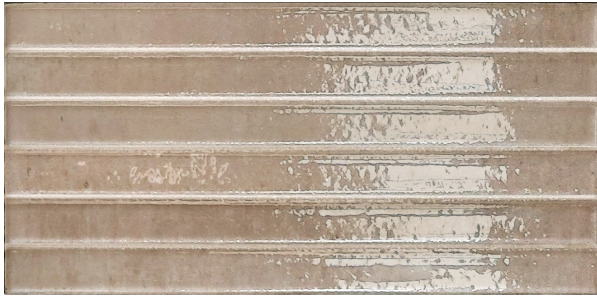

HOME HONEY KIT-KAT 125X250

Description

Home Kit-Kat is a series of wall décor tiles with 3D effects from Italy. Available in a list of colours, Milk, Honey, Sky, Ash and Navy. With a polished finish, this range is great for all interior and exterior wall uses.

\$144.90 per m²
(incl GST)

Stock
Medium (40 m² - 100 m²)

Specifications

Finish:	Gloss
Material:	Porcelain
Origin:	Italy
Size:	125 x 250
Variation:	1
Weight:	20 kg per m ²
Rectified:	No
Sealing Required:	No
Colour:	Off White
m ² Per Box:	0.8125
Tiles Per Pack:	26