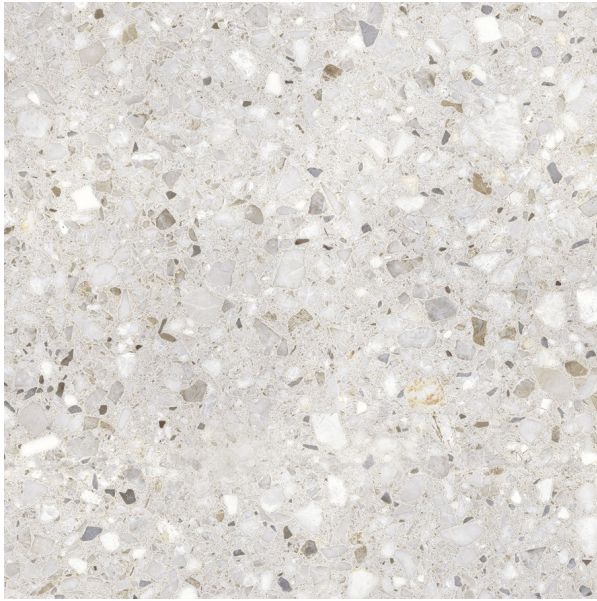

# FRAMMENTA PERLA 597 X 597

## Description

Frammenta is an Italian glazed colour body porcelain, available in 3 colours - Bianco, Pearla and Grigio, suitable for all interior areas including bathroom, kitchen and living room. The design and finish highlight the grainy quality and the natural variations in colour is the result of a long, meticulous study. A naturally beautiful range with exclusive architectural solutions, ensuring functionality and elegance.

## Specifications

Finish:	MATT
Material:	PORCELAIN
Origin:	ITALY
Size:	597 x 597
PEI:	5
Antislip Rating:	Y -R9
Variation:	2
Weight:	20 kg per m <sup>2</sup>
Rectified:	No
Sealing Required:	No
Colour:	Grey
m <sup>2</sup> Per Box:	1.08
Tiles Per Pack:	3