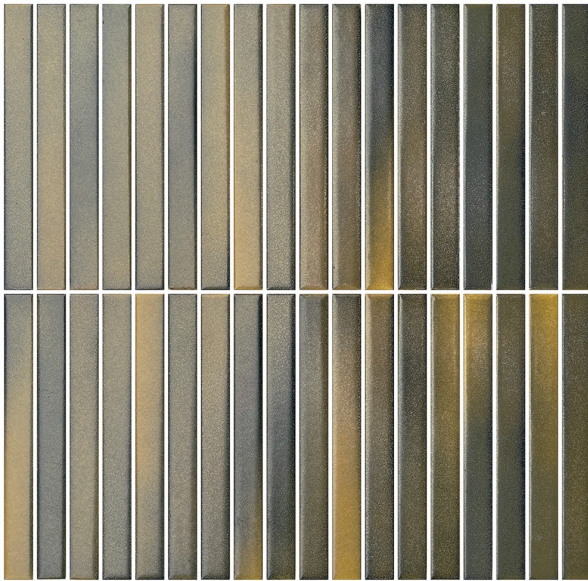

EVANESCENCE OCRA SATIN MOSAIC 294 X 312

Description

Inspired by the ever changing variation of light and shadow in the landscape, the Evanesence collection is characterised by a seamless graduation of shade. A contemporary kitkat / finger or sticks mosaic format designed for walls only. Create absolutely stunning splashbacks and feature walls with this dynamic collection.

Tile Size 15 x 145
Sheet Size 294 X 312mm