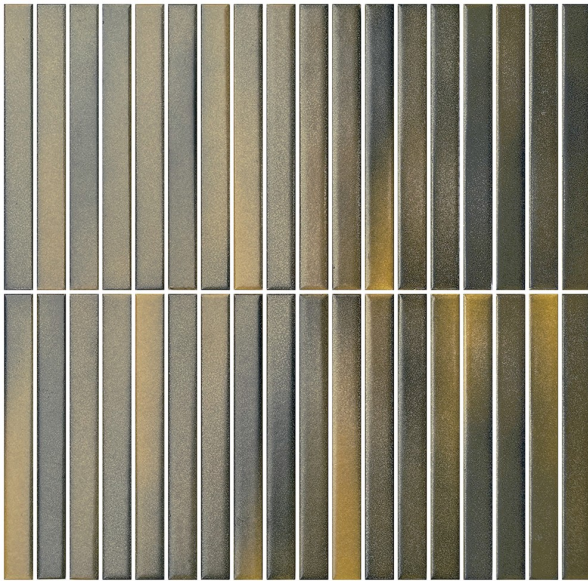

EVANESCENCE OCRA SATIN MOSAIC 294 X 312

Description

Inspired by the ever changing variation of light and shadow in the landscape, the Evanescence collection is characterised by a seamless graduation of shade. A contemporary kitkat / finger or sticks mosaic format designed for walls only. Create absolutely stunning splashbacks and feature walls with this dynamic collection.

Tile Size 15 x 145
Sheet Size 294 X 312mm

\$27.90 each
(incl GST)

Specifications

Finish:	MATT
Material:	CERAMIC
Origin:	CHINA
Size:	294 x 312
Thickness:	7
Weight:	1 kg each
Rectified:	Yes
Sealing Required:	No
Colour:	Brown