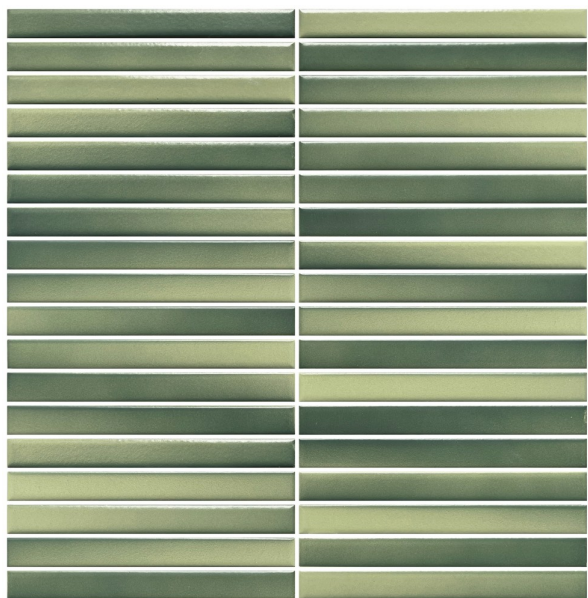

EVANESCENCE GREEN SATIN MOSAIC 294 X 312

Description

Inspired by the ever changing variation of light and shadow in the landscape, the Evanescence collection is characterised by a seamless graduation of shade. A contemporary kitkat / finger or sticks mosaic format designed for walls only. Create absolutely stunning splashbacks and feature walls with this dynamic collection.

Tile Size 15 x 145
Sheet Size 294 X 312mm

\$27.90 each
(incl GST)

Specifications

Finish:	MATT
Material:	CERAMIC
Origin:	CHINA
Size:	294 x 312
Weight:	1 kg each
Rectified:	Yes
Sealing Required:	No
Colour:	Green