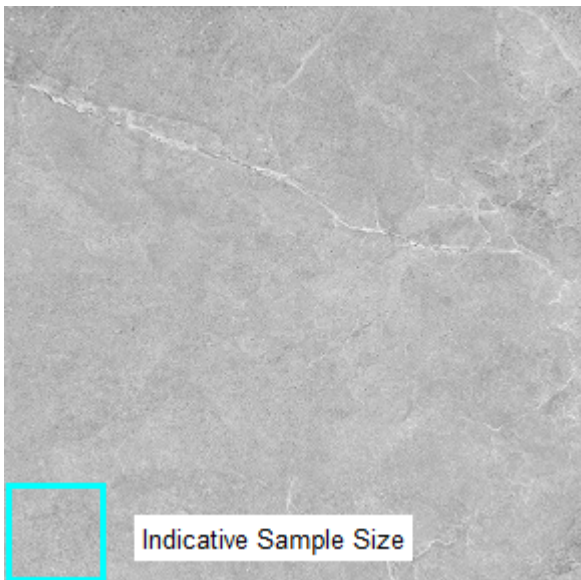

ENZO CINDER MICROTEC 600 X 600

Description

A fantastic range with In & Out technology, suitable for both indoor and outdoor uses. Available in 4 colours, Cinder, Moon, Sand and Coal, Enzo delivers a very smooth feel on the surface, a perfect choice for bathroom, kitchen and laundry. But it achieves an unbelievably high anti-slip level in wet conditions, suits for outdoor areas such as pool or balcony. It is the best choice to deliver a consistent indoor - outdoor flow for your house.

\$66.90 per m²
(incl GST)

Out of Stock

Specifications

Finish:	MATT
Material:	PORCELAIN
Origin:	CHINA
Size:	600 x 600
PEI:	4
Antislip Rating:	W
Variation:	3
Weight:	21 kg per m ²
Rectified:	Yes
Sealing Required:	No
m ² Per Box:	1.44
Tiles Per Pack:	4

Indicative Sample Size