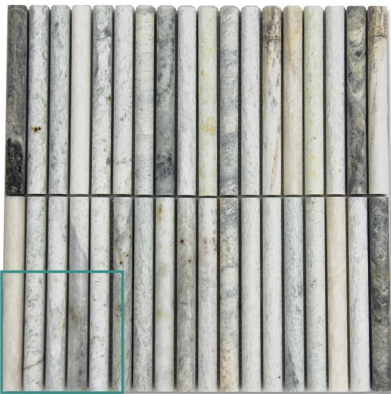

COLOSSEUM MING GREEN 305 X 305

Description

Seed size: 15x151.5x14.8mm

Sheet size: 305x305mm

Natural Stone will have variation from tile to tile. The stock received may differ from in-store samples. Please check several sheets on receipt of goods. Natural stone requires sealing with a penetrating sealer before installation.

\$44.90 each
(incl GST)

Specifications

Finish:	MATT
Material:	MARBLE
Origin:	CHINA
Size:	305 x 305
Weight:	1.4 kg each
Rectified:	No
Sealing Required:	Yes
Colour:	Green

Indicative sample size