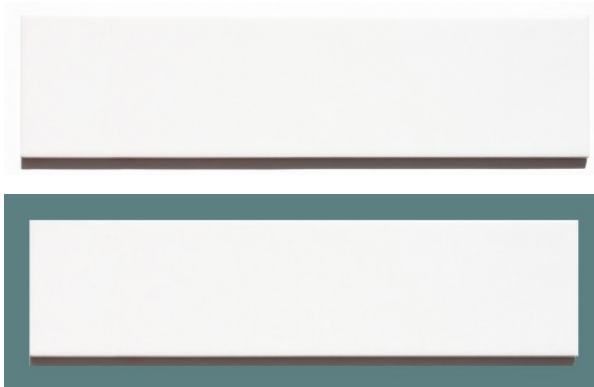

# CITY WHITE MATT 100 X 400

## Description

A traditional white wall tile with matt finish. Glazed ceramic, suitable for interior walls, and available in other sizes.

Warning: We do not recommend using dark grouts on white mat tiles as unless particular care is taken, some grouts can cause staining. For safe installation, ensure your tiler uses Aquamix Grout Release prior to grouting.

## Specifications

Finish:	MATT
Material:	CERAMIC
Origin:	CHINA
Size:	100 x 400
Weight:	14 kg per m <sup>2</sup>
Rectified:	No
Sealing Required:	No
Colour:	White
m <sup>2</sup> Per Box:	1
Tiles Per Pack:	25