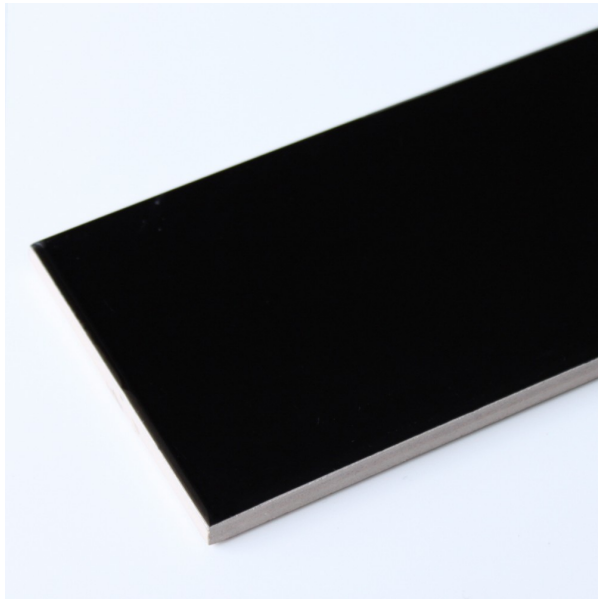

CITY BLACK GLOSS 100 X 300

Description

Glazed ceramic tile with a glossy finish, suitable for interior walls. Also available in several other vibrant colours.

\$49.90 per m²
(incl GST)

Stock
High (100 m² - 200 m²)

Specifications

Finish:	GLOSS
Material:	CERAMIC
Origin:	CHINA
Size:	100 x 300
Weight:	11.66 kg per m ²
Rectified:	No
Sealing Required:	No
Colour:	Black
m ² Per Box:	1.2
Tiles Per Pack:	40