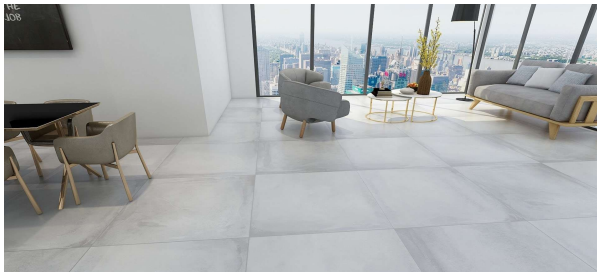

CEMENT WASH LIGHT GREY 600 X 600

Description

Cement Wash Light Grey is a concrete effect glazed tile, with a matt finish for that authentic stone-concrete feel. Suitable for all residential interiors, both floors and walls, Cement Wash is an excellent concrete replica with all the durability and low porosity of ceramic stoneware.

~~\$56.90~~
\$39.83 per m²
(incl GST)

Stock
Very High (200+ m²)

Specifications

Finish:	MATT
Material:	vitreous
Origin:	CHINA
Size:	600 x 600
Thickness:	10
Antislip Rating:	Z
Weight:	21.88 kg per m ²
Rectified:	Yes
Sealing Required:	No
Colour:	Grey
m ² Per Box:	1.44
Tiles Per Pack:	4