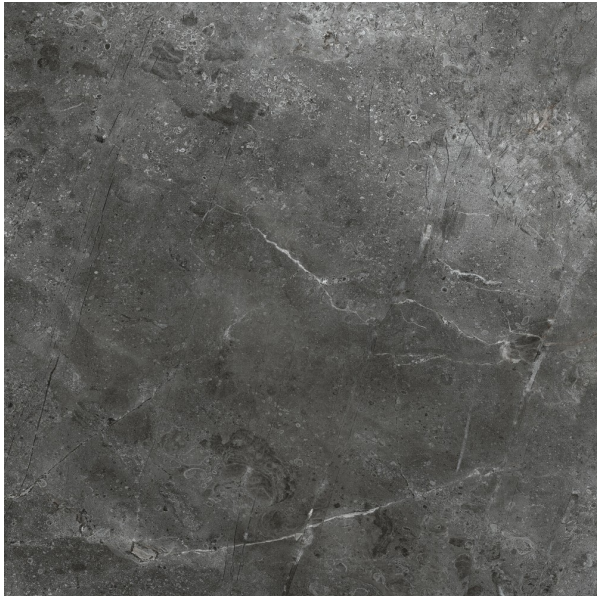

CASHMERE NERO MICROTEC 600 X 600

Description

A fantastic range with In & Out technology, suitable for both indoor and outdoor uses. Available in 4 colours, Grey, Nero, Oyster and White. Cashmere delivers a very smooth feel on the surface, a perfect choice for bathroom, kitchen and laundry. But it achieves an unbelievably high anti-slip level in wet conditions, suits for outdoor areas. It is the best choice to deliver a consistent indoor - outdoor flow for your house.

\$69.90 per m²
(incl GST)

Stock
Medium (40 m² - 100 m²)

Specifications

Finish:	MATT
Material:	PORCELAIN
Origin:	CHINA
Size:	600 x 600
Thickness:	10
Antislip Rating:	W
Variation:	3
Weight:	22 kg per m ²
Rectified:	Yes
Sealing Required:	No
Colour:	Black
m ² Per Box:	1.44
Tiles Per Pack:	4