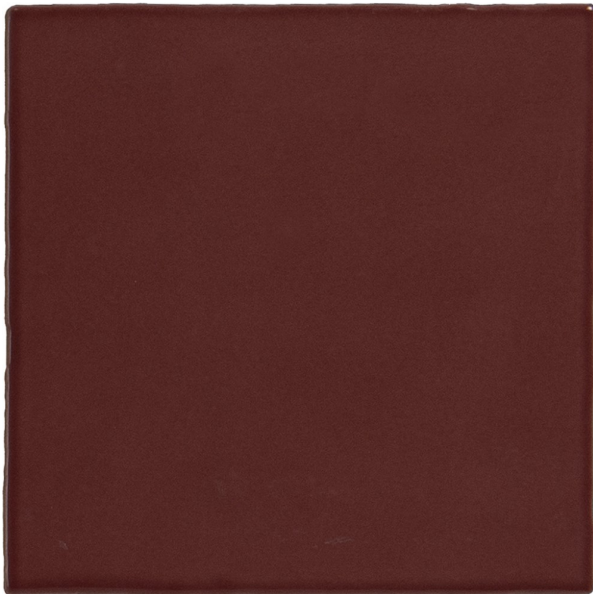

CASABLANCA RED 120 X 120

Description

Casablanca is a stunning wall tile range that comes in 2 sizes, 58x242 and 120x120. Available in vibrant bright colours. Each colour comes with a shade variation containing 3 light, 3 mid and 3 dark shades. It is a fantastic range for kitchen splashbacks, feature walls in bathrooms or commercial use like cafes and restaurants.