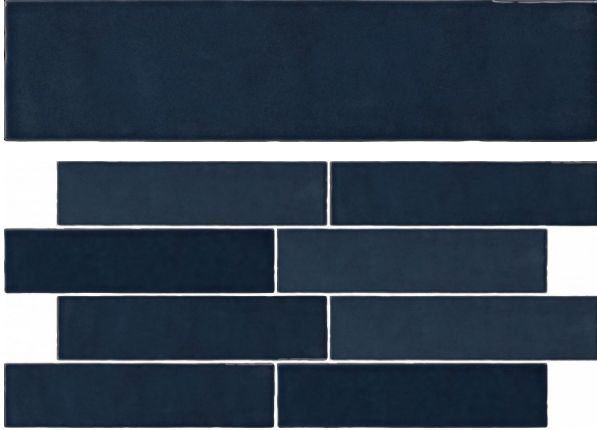

CASABLANCA NAVY BLUE 58 X 242

Description

Casablanca is a stunning wall tile range that comes in 2 sizes, 58x242 and 120x120. Available in vibrant bright colours. Each colour comes with a shade variation containing 3 light, 3 mid and 3 dark shades. It is a fantastic range for kitchen splashbacks, feature walls in bathrooms or commercial use like cafes and restaurants.

\$61.90 per m²
(incl GST)

Stock
Medium (40 m² - 100 m²)

Specifications

Finish:	GLOSS
Material:	Ceramic
Origin:	CHINA
Size:	58 x 242
Variation:	3
Weight:	13.7 kg per m ²
Rectified:	No
Sealing Required:	No
Colour:	Blue
m ² Per Box:	0.983
Tiles Per Pack:	70