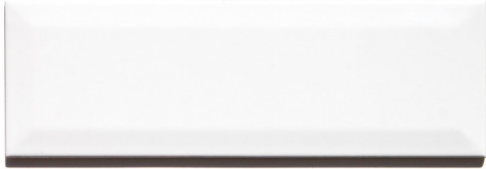

BEVELLED WHITE GLOSS WALL TILE 100 X 300

Description

White subway tile, with bevelled edges and a gloss surface. Glazed ceramic, suitable for interior walls. Also available in other sizes.

\$54.90 per m²
(incl GST)

Stock
Very High (200+ m²)

Specifications

Finish:	GLOSS
Material:	CERAMIC
Size:	100 x 300
Weight:	14.22 kg per m ²
Rectified:	No
Sealing Required:	No
Colour:	White
m ² Per Box:	1.2
Tiles Per Pack:	40