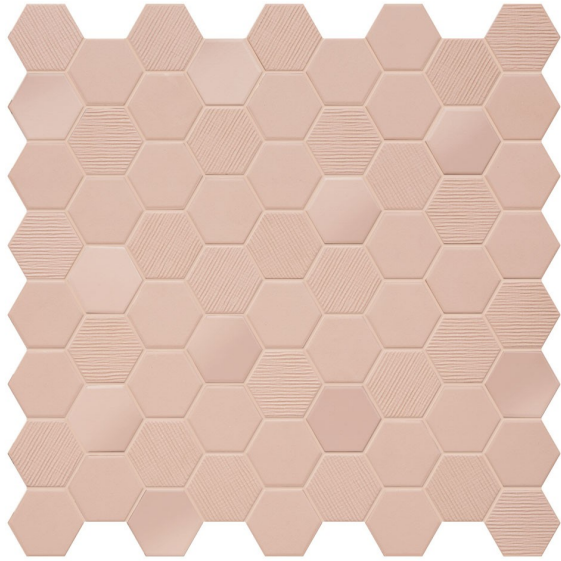

# BETON STILL ROSY BLUSH HEX MOSAIC 316 X 316

## Description

With its stunning mix of matt, gloss and fabric-textured finishes, Beton Still Hex Mosaic brings a unique textural element to both residential and commercial interiors. Available in five enchanting colours inspired by Scandinavian design. Full-bodied porcelain, suitable for interior floors and walls. Made in Italy using high level technology, these mosaics consist of 43x38mm chips on 316x316mm sheets.

## Specifications

Finish:	MATT
Material:	PORCELAIN
Origin:	ITALY
Size:	316 x 316
Antislip Rating:	R10
Variation:	2
Weight:	1 kg each
Rectified:	Yes
Sealing Required:	No
Colour:	Pink