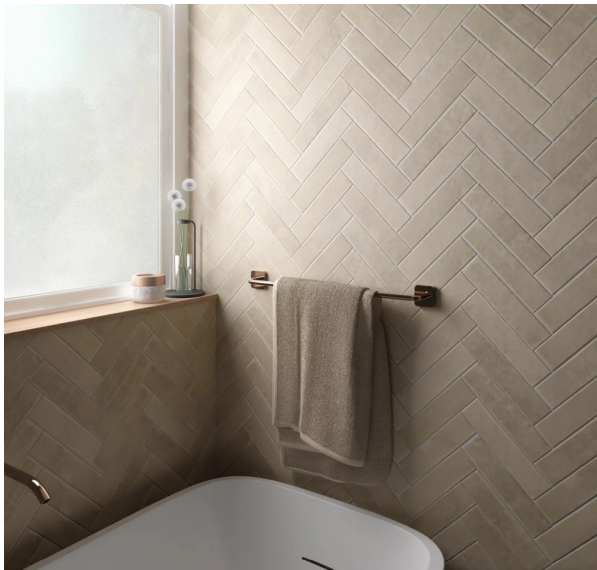

ARGILE SIENA 60 X 246

Description

Argile is a stunning floor and wall tile range from Spain, in 100x100mm and 60x246mm format. A collection of 6 earthen colours that capture the character of hand-worked clays. Each colour comes with a variation of darker and lighter shades. It is a fantastic range for kitchen splashbacks, feature walls in bathrooms or commercial use like cafes and restaurants. As it is a porcelain range with R9 antislip standard, it is also great for all residential interior floor areas.

\$109.90 per m²
(incl GST)

Stock
High (100 m² - 200 m²)

Specifications

Finish:	MATT
Material:	PORCELAIN
Origin:	SPAIN
Size:	60 x 246
Thickness:	8
PEI:	3
Antislip Rating:	R10
Variation:	3
Weight:	18.5 kg per m ²
Rectified:	No
Sealing Required:	No
Colour:	Beige
m ² Per Box:	0.5
Tiles Per Pack:	34